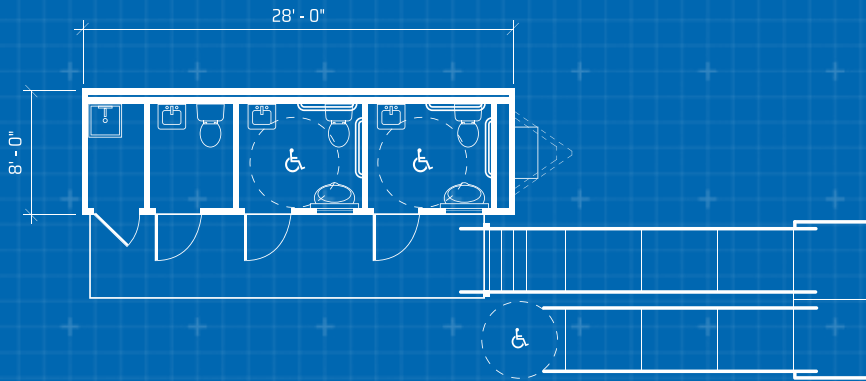

32' x 8' TOILET TRAILER

Our 32' x 8' toilet trailers include 3 separate private units and are equipped with sinks. They also include a separate storage closet for convenience. They're perfect for events and construction sites alike.

CUSTOMIZATION

- Steps & Ramps
- Site Services
- Protection Plans

Dimensions

- 32' Long (including hitch)
- 28' Box size
- 8' Wide
- 8' Ceiling height

Exterior Finish

- Aluminum or wood siding
- I-Beam Frame
- Standard drip rail gutters