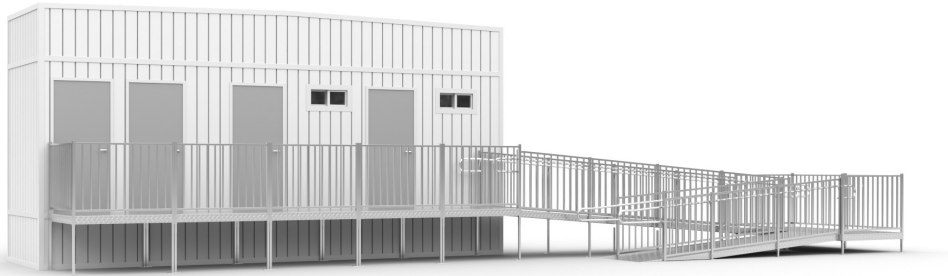

32' x 8' TOILET TRAILER

Our 32' x 8' toilet trailers include 3 separate private units and are equipped with sinks. They also include a separate storage closet for convenience. They're perfect for events and construction sites alike.

CUSTOMIZATION

- Steps & Ramps
- Site Services
- Protection Plans

Dimensions

- 32' Long (including hitch)
- 28' Box size
- 8' Wide
- 8' Ceiling height

Exterior Finish

- Aluminum or wood siding
- I-Beam Frame
- Standard drip rail gutters